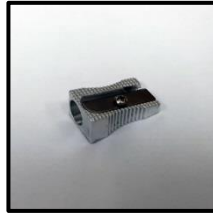

## Equipment list

Large School Bag

Learning Journal

Fiction or non-fiction book or magazine

Reflection Log

Coloured Pencils

(Min 6) £1.50p

Pencil Sharpener